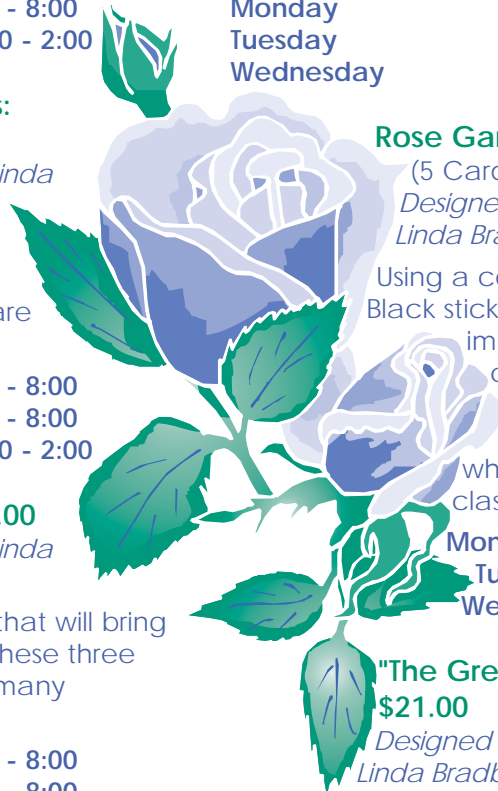

Monday	July 24th	6:30 - 8:30
Tuesday	July 25th	6:30 - 8:30
Wednesday	July 26th	12:30 - 2:30

"The Great Outdoors" Men's Card Class: $21.00

Designed and taught by Linel Mehus and Linda Bradbury

Men's cards are always the most difficult to come up with! Using an outdoors theme, you will create two great cards, suitable for the men in your life!

Monday	July 31st	6:30 - 8:00
Tuesday	August 1st	6:30 - 8:00
Wednesday	August 2nd	12:30 - 2:00

Coloring Techniques Class: $26.00

Designed and taught by Linel Mehus

Back by popular demand! If you have never taken this class, this is one you won't want to miss! (Note: This is a "repeat" class, so if you have taken this during the last schedule, you'll want to pass this time around.)

Learn the art of making your coloring look professional! In this class you will be using Tombow markers, watercolor pencils, chalk, and a combination of chalk and markers! This class will be limited to six students per class to allow for individual attention; see you there! You will go home with several instruction sheets to help you at home!

Monday	August 14th	6:30 - 8:30
Tuesday	August 15th	6:30 - 8:30
Tuesday	August 22nd	6:30 - 8:30
Wednesday	August 23rd	12:30 - 2:30